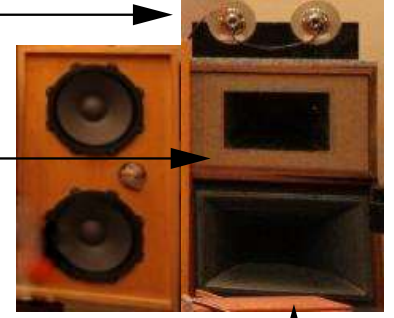

JOB JOB150Te

High/R

Mid-High/R

Mid-Low/R

Mid-Low/L

Low/R

Low/L

High/L

Mid-High/L

SP UNIT

Woofer	GOTO SG38WNSS
Mid-Lo	YL-D5500011改
Mid-Hi	YL-D3500011改
High	YL-D18000Y改

YL/エール音響 自作BOX